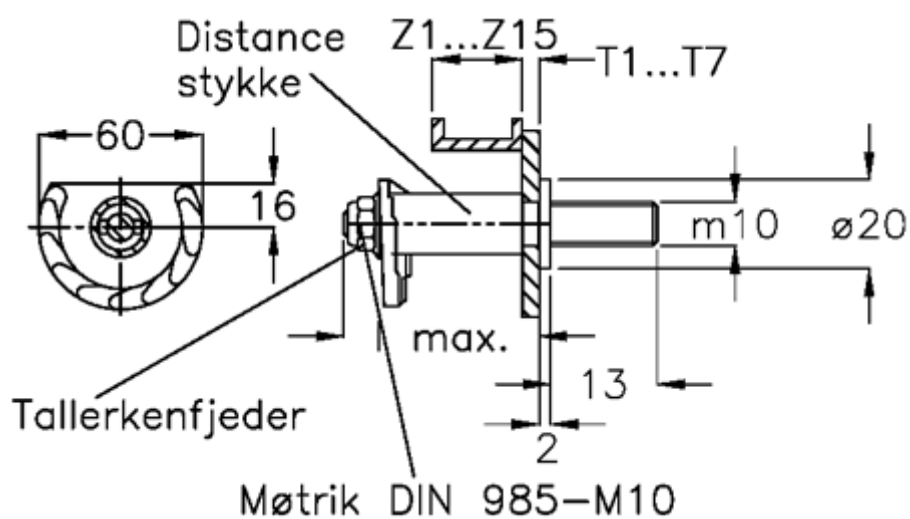

Article number: 20895310

Description: E+G Door lock
GN 117-GB-T3-Z10

Measures

Cam thickness = 27-36